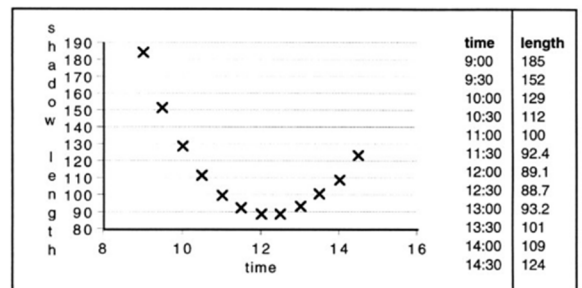

Plotting "Shadow" Data - 1st Grade

Does shadow length change during the day?

EXAMPLE

Legend

Shadow changes

Plotting "Shadow" Data - 1st Grade

Does shadow length change during the year?

Legend

Shadow changes

Plotting "Shadow" Data - 1st Grade

Does shadow length change during the year?

Legend

Shadow changes

EXAMPLE