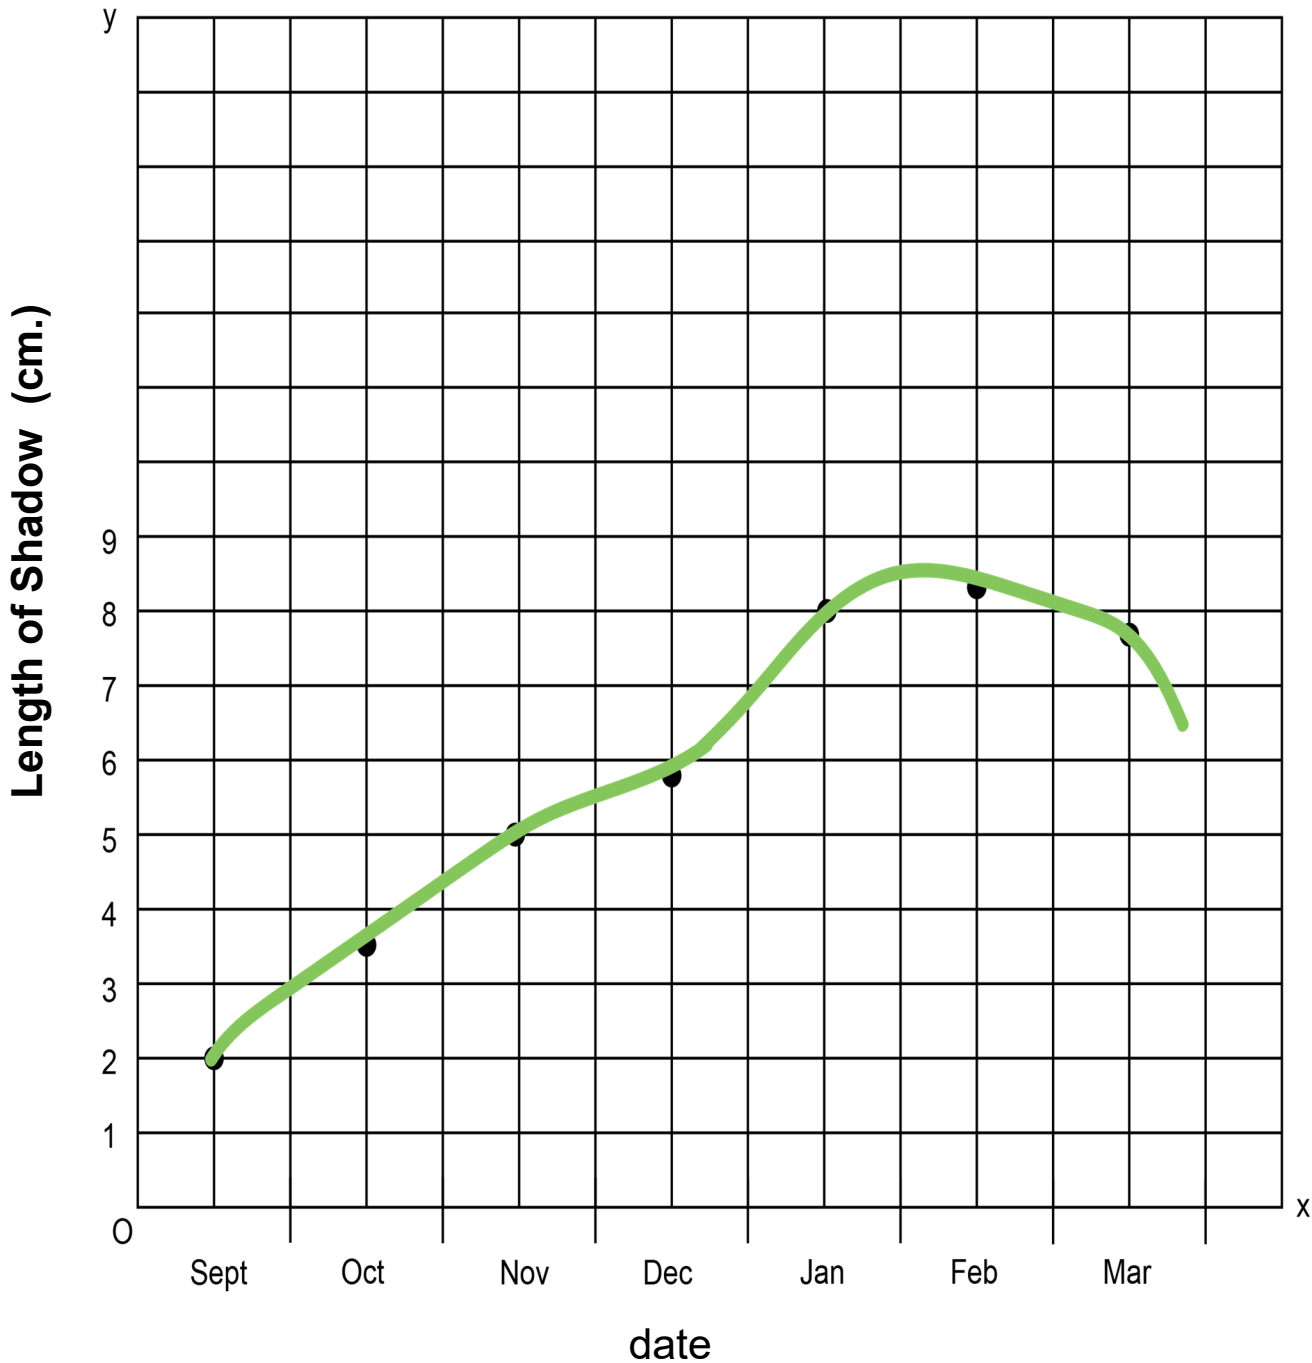

Plotting "Shadow" Data - 1st Grade

Does shadow length change during the day?

EXAMPLE

Legend

Shadow changes

Plotting "Shadow" Data - 1st Grade

Does shadow length change during the year?

Legend

Shadow changes

Plotting "Shadow" Data - 1st Grade

Does shadow length change during the year?

Legend

Shadow changes

EXAMPLE