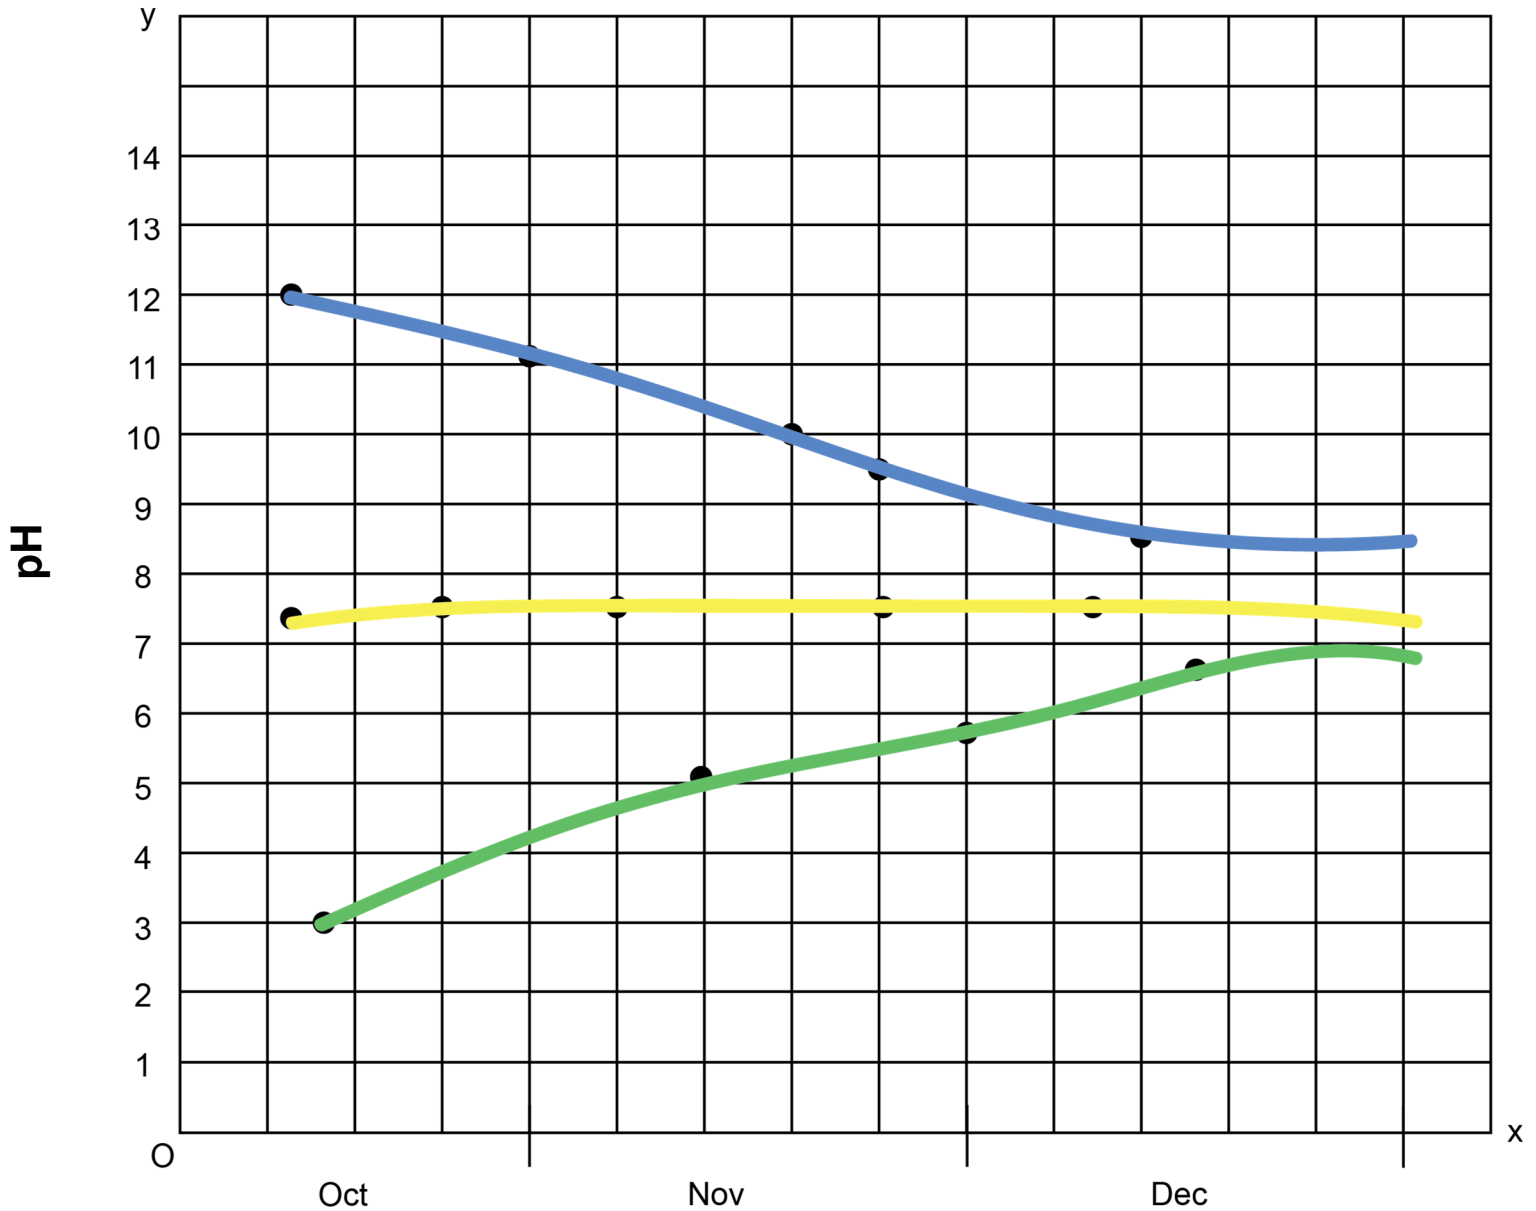

Plotting "pH" Data from Mattos

Do Tules help clean water?

Legend

Acid
tank1

Control 1
Tank 2

base
Tank 3

Plotting “pH” Data from Mattos

Do Tules help clean water?

Legend

Acid
tank1

Control 1
Tank 2

base
Tank 3

Trial